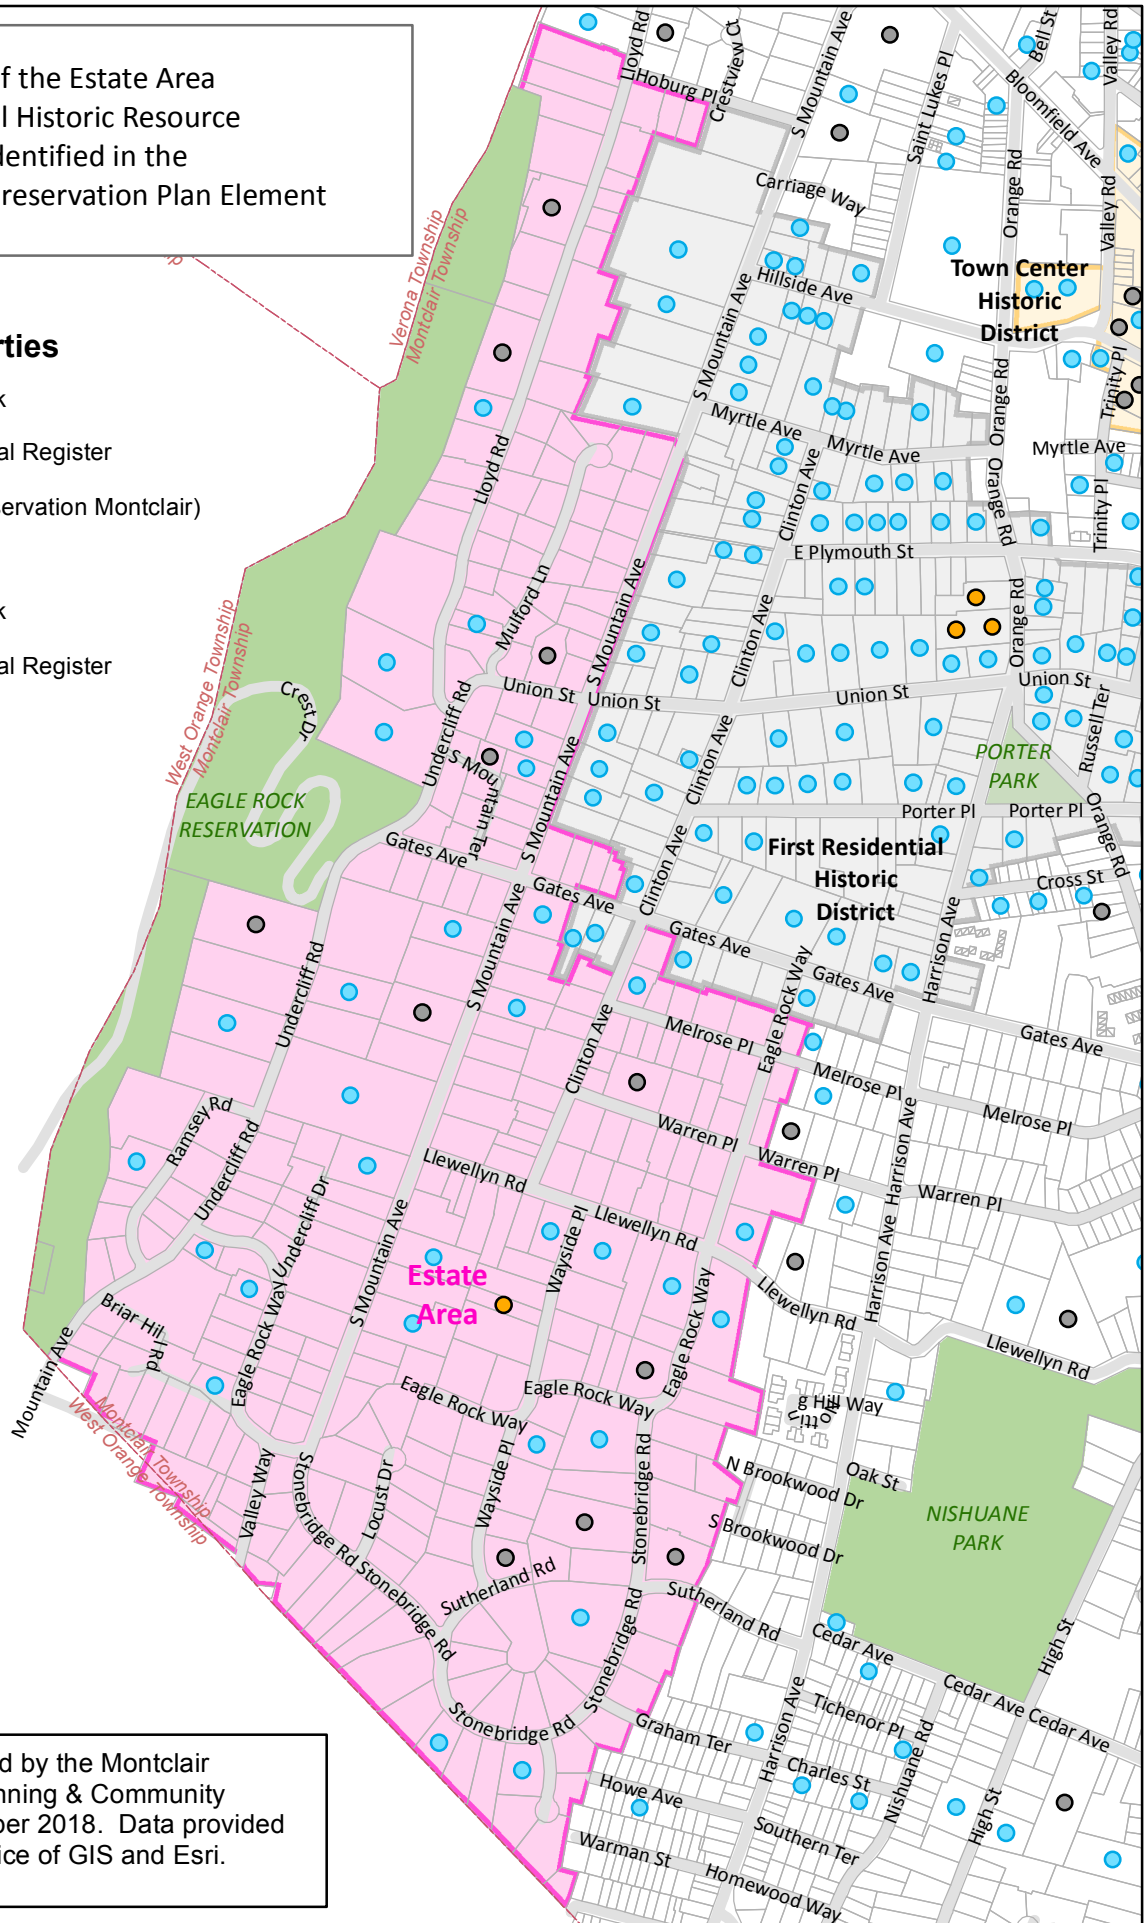

Map of the Estate Area
Potential Historic Resource
as identified in the
2016 Historic Preservation Plan Element

Legend

Individual Properties

- Local Landmark
- State or National Register
- Surveyed (Preservation Montclair)

Historic Districts

- Local Landmark
- State or National Register
- Estate Area

This map was prepared by the Montclair Township Dept. of Planning & Community Development, December 2018. Data provided by the New Jersey Office of GIS and Esri.